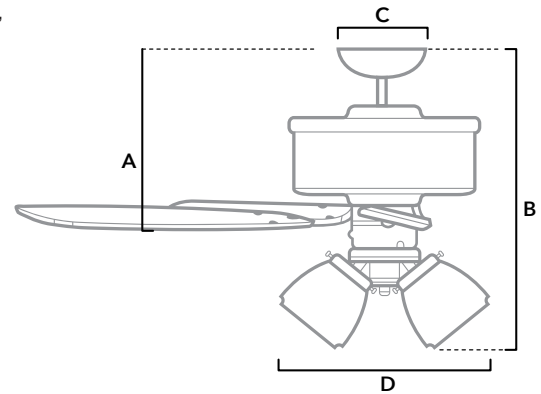

DIMENSIONS

Measured in inches

- A. 10.92 (Angled 43.92, Flush 9.92)
- B. 12.27 (Angled 45.27, Flush 11.27)
- C. 6.5
- D. 10.9

52105 | Snow White Body with Snow White Blades

ADDITIONAL FINISHES

52107
New Bronze Body with Brazilian Cherry or Harvest Mahogany Blades

52106
Brushed Nickel Body with Brazilian Cherry or Harvest Mahogany Blades

FAN SPECIFICATIONS

Motor Type	Reversible	Wire Length	Control Type	Downrod	Location	Blade #	Add'l Sizes
AC	YES	32" (24" Downrod)	Pull Chains	3" Included	Indoor	5	52"